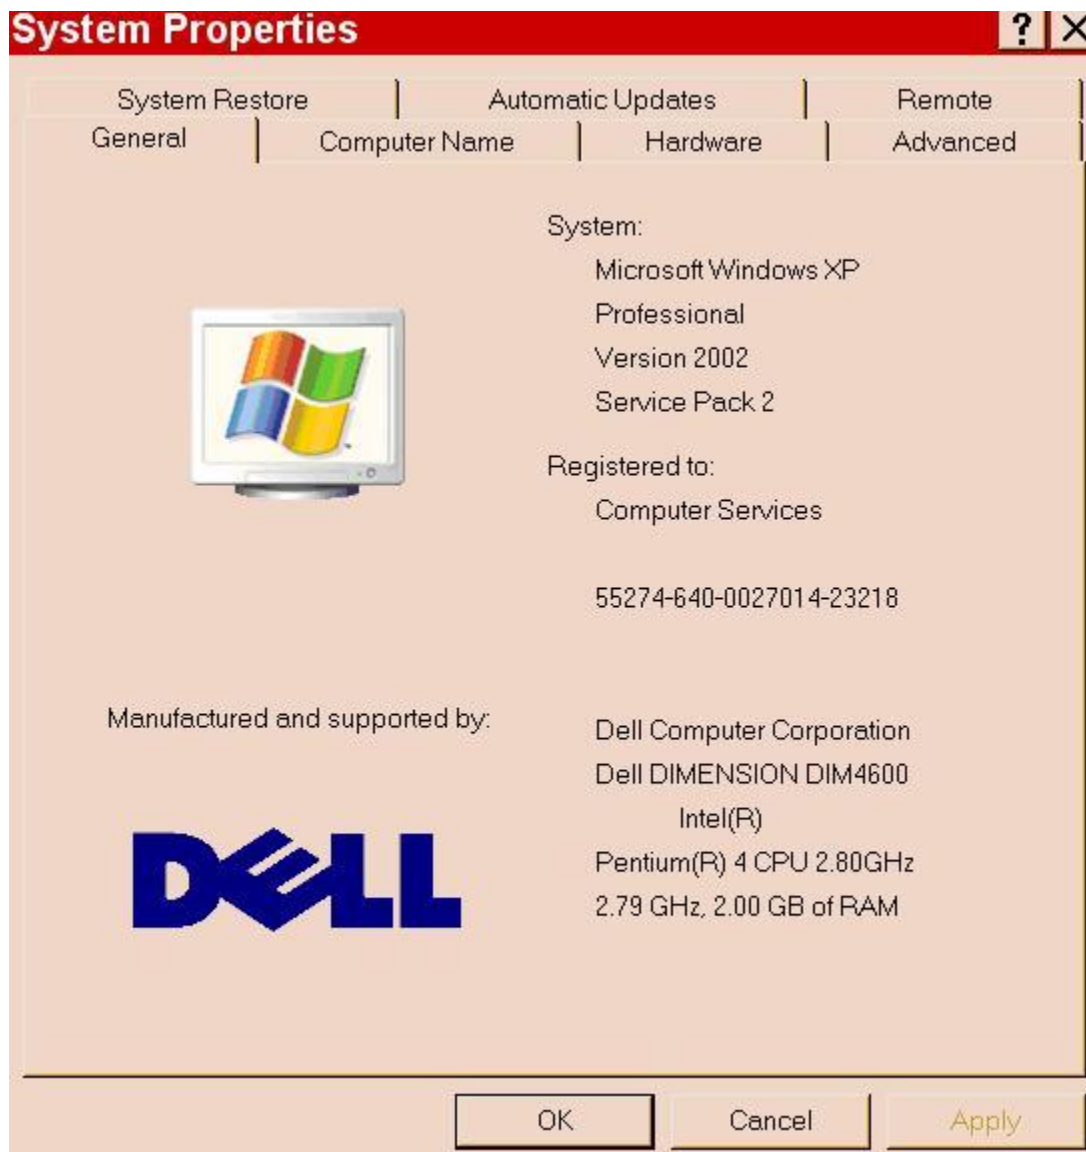

## Determining Your System Information (Windows XP & 7)

In order to determine your **OPERATING SYSTEM**, **RAM MEMORY**, and **PROCESSOR SPEED** in Windows:

1. Right click on the "My Computer" icon.
2. Left Click on Properties. The System Properties window will open (as seen below). Your Operating system is located below "System:" Your Memory (RAM) is located above the button labeled "Support Information..." (i.e. The figure below shows that the computer has a Windows XP Service Pack 2 operating system, and 2.0 GB RAM).
3. The Processor Speed is located next to or above the memory. (i.e. The figure below shows that the computer has a 2.79/2.80 GHZ processor speed.)
4. Click OK, in order to close this window.