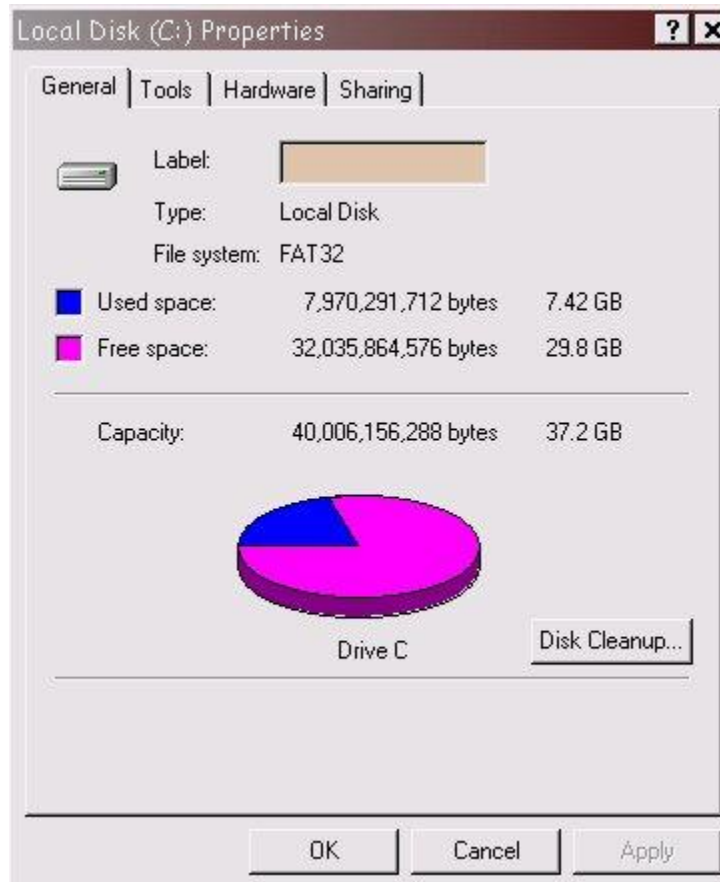

## Determining Your System Information (Windows XP & 7)

In order to determine your **OPERATING SYSTEM**, **RAM MEMORY**, and **PROCESSOR SPEED** in Windows:

1. Right click on the "My Computer" icon.
2. Left Click on Properties. The System Properties window will open (as seen below). Your Operating system is located below "System:" Your Memory (RAM) is located above the button labeled "Support Information..." (i.e. The figure below shows that the computer has a Windows XP Service Pack 2 operating system, and 2.0 GB RAM).
3. The Processor Speed is located next to or above the memory. (i.e. The figure below shows that the computer has a 2.79/2.80 GHZ processor speed.)
4. Click OK, in order to close this window.

In order to determine your **FREE HARD DRIVE SPACE** in Windows:

1. Double click on the “My Computer” icon.
2. Right click on (C:)
3. Left Click on Properties. Your hard drive space can be found by looking to the far right of free disk space (i.e. The figure below shows that the computer has 29.8 GB of free hard drive space).
4. Click OK in order to close this window.